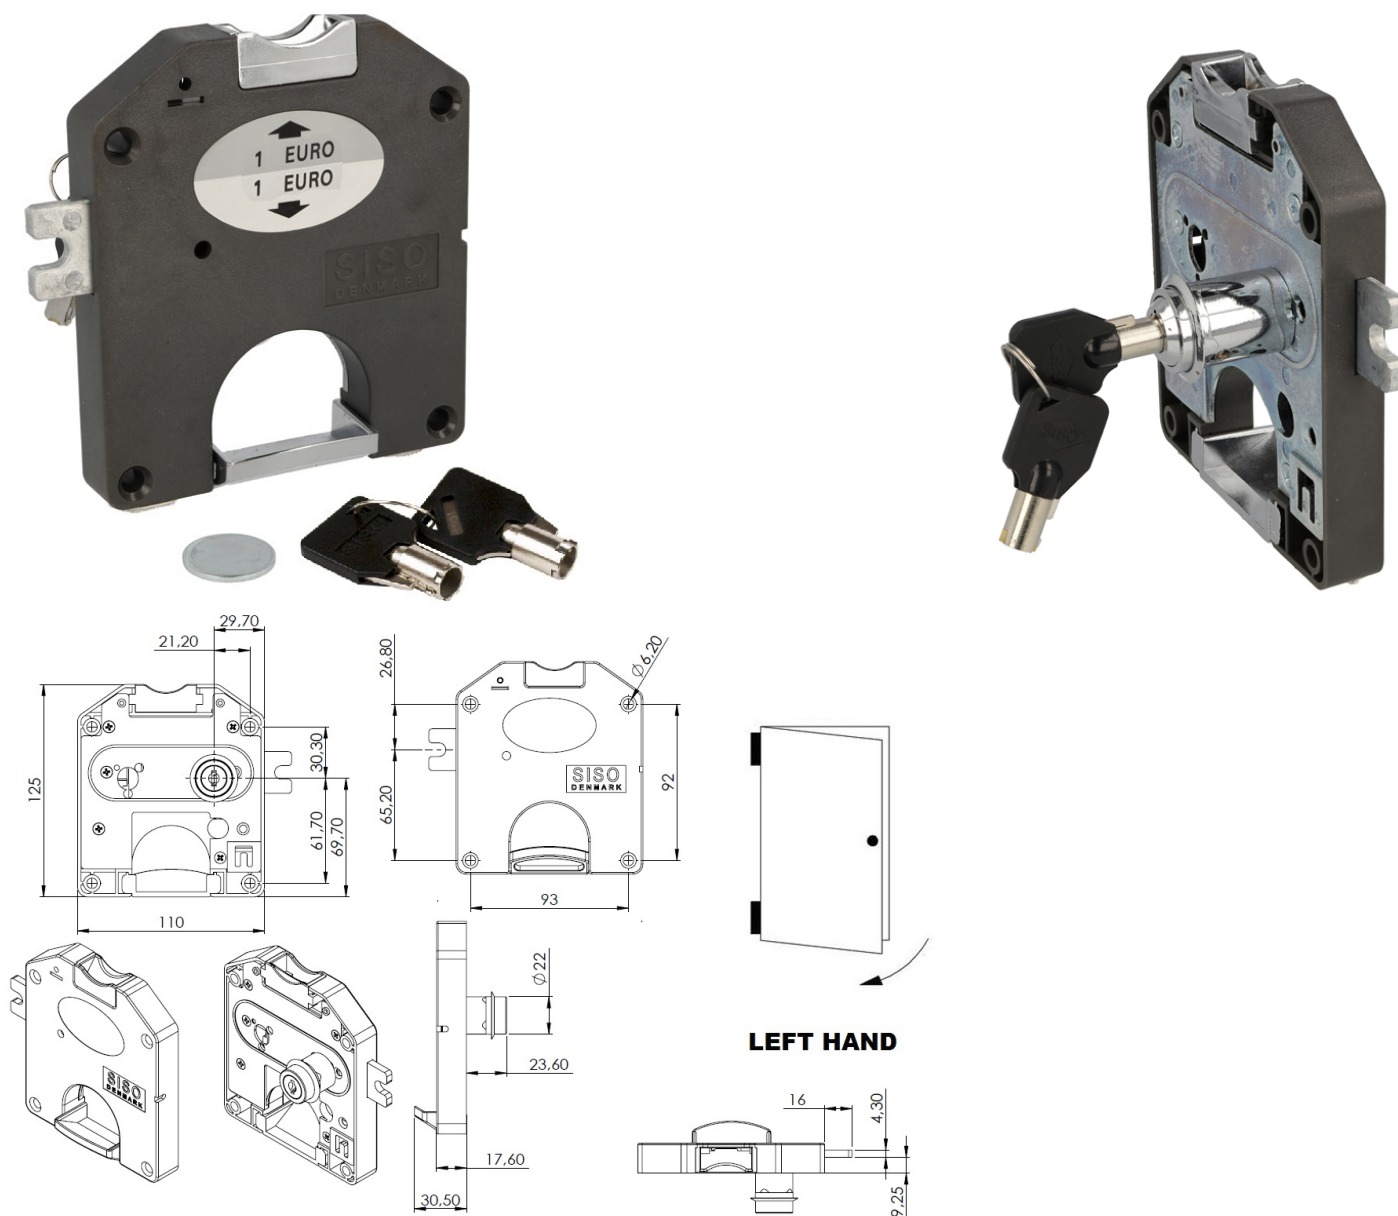

PRODUCT SHEET

Description:

Coin Lock F/1 Euro, W/IC, CPL, LH, Tubular CK SISO, Black Plastic Body, Coin Entrance & Exit Chrome Pl. Plastic, w/SISO Logo, w/Rosette, w/Interchangeable System ONLY

Item number:

14.60.250-9

Units	Box	Carton	HS Code	Barcode
Pcs.	6	48	8301300000	
				5704866051842

SISO A/S

Mileparken 11
DK-2740 Skovlunde
Denmark
VAT: DK 24786013

Phone +45 45 830 900

www.siso.dk
siso@siso.dk

Danske Bank
Nytorv Branch
Copenhagen
SWIFT: DABADKKK

Account no.
4180 3112 112936
IBAN Account
DK7230003112112936